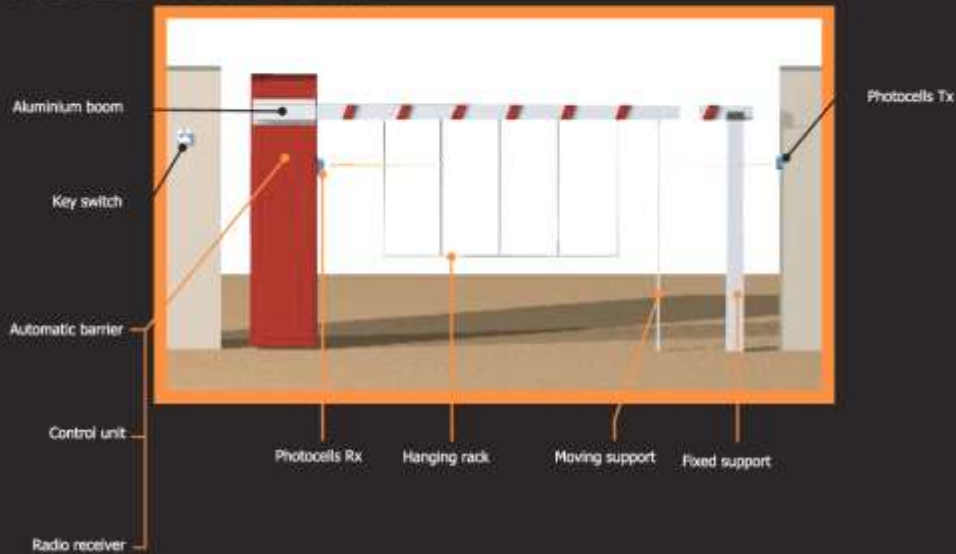

Automatic Barrier